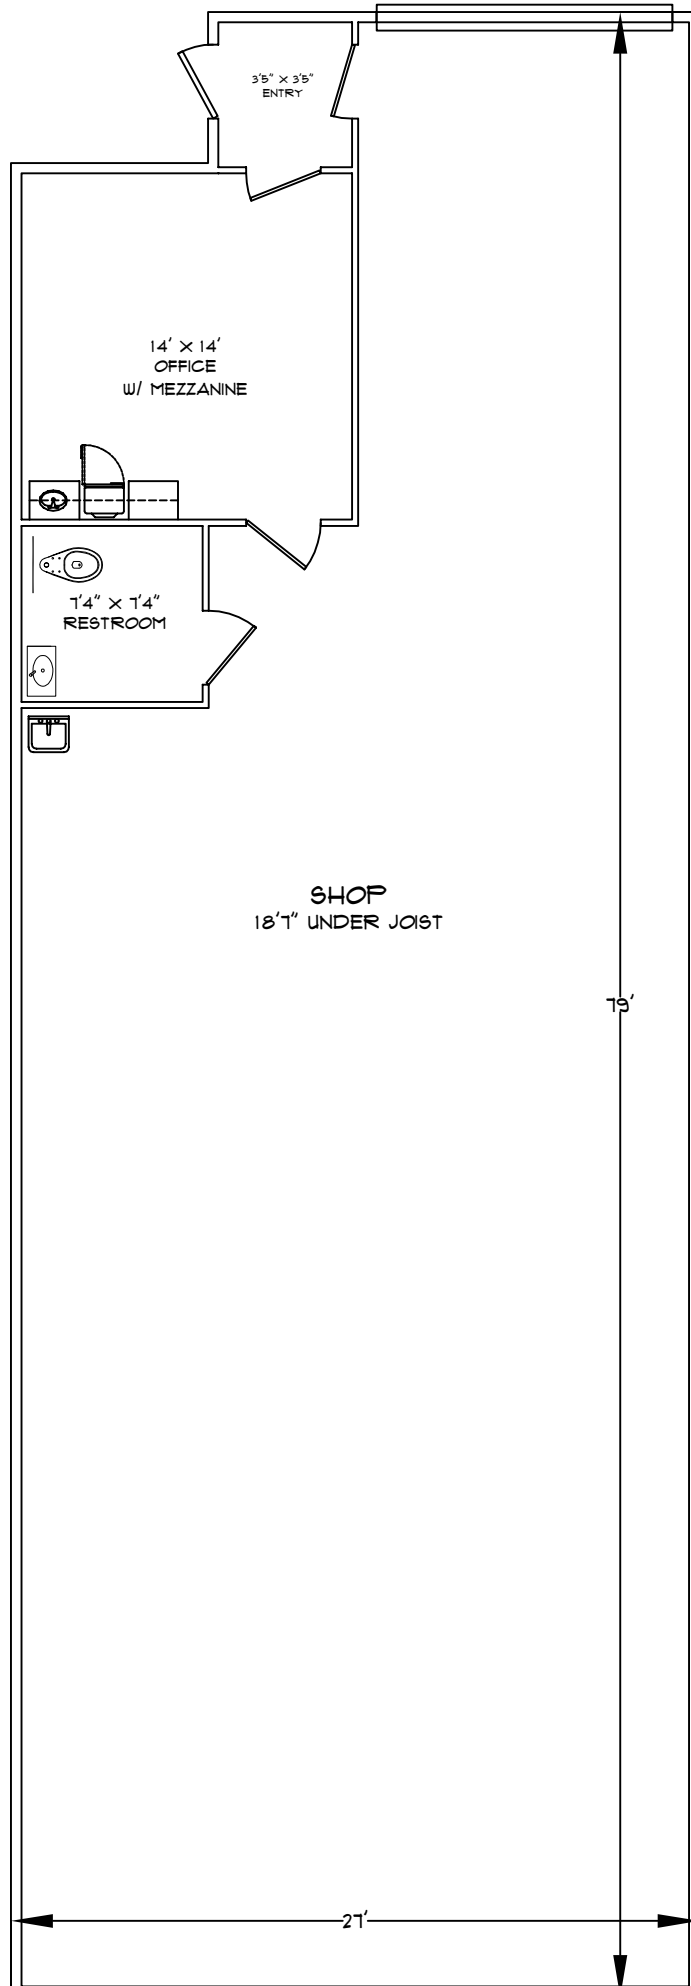

12'W X 14'H
 OVERHEAD DOOR
 W/ AUTO OPENER

5489 PERRY DRIVE SUITE F

OFFICE	SHOP	MEZZANINE	TOTAL
196 SQ. FT.	2019 SQ. FT.	196 SQ. FT.	2215 SQ. FT. + MEZZANINE